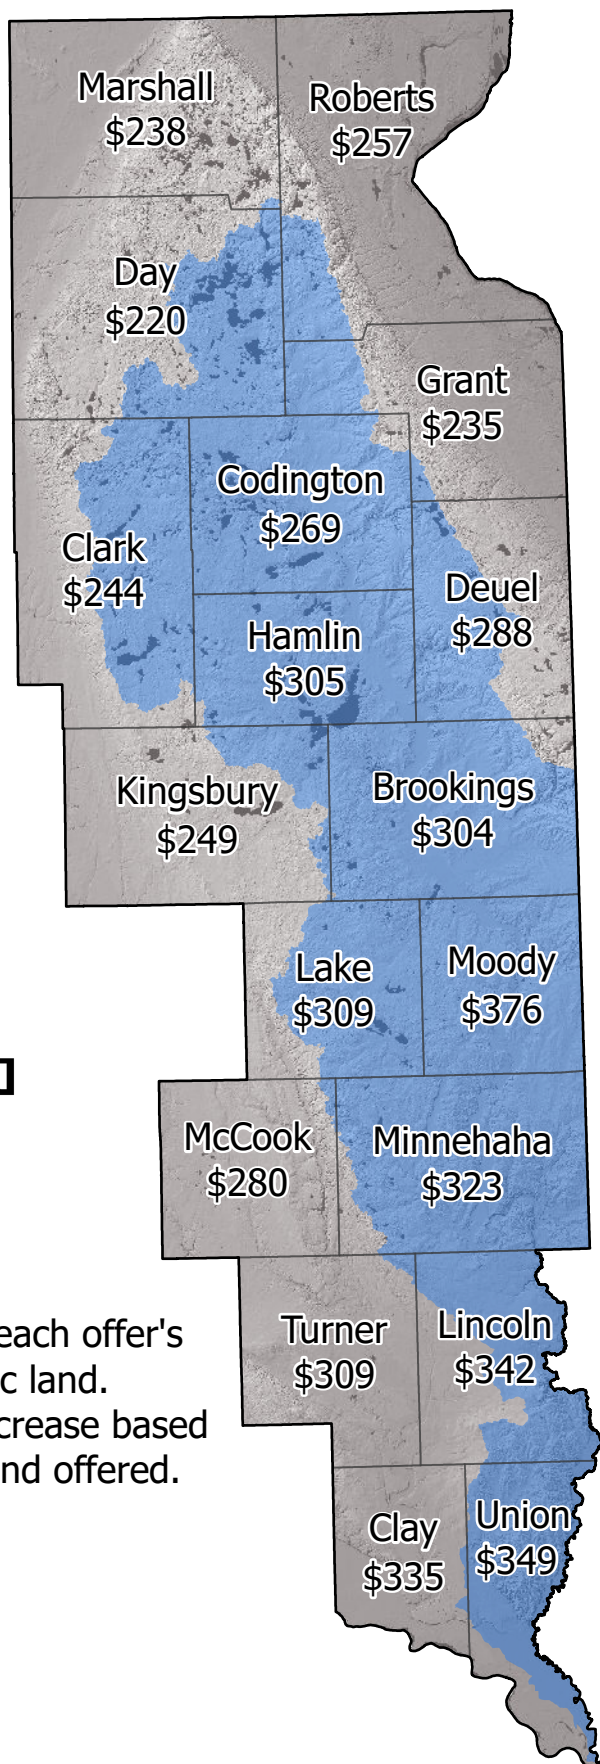

# CREP County Average Rental Rate/Acre Total of Federal CRP and SD GFP CREP Payments

Rates shown are averages and each offer's rate will be based on the specific land. These rates may increase or decrease based on the soil productivity of the land offered.