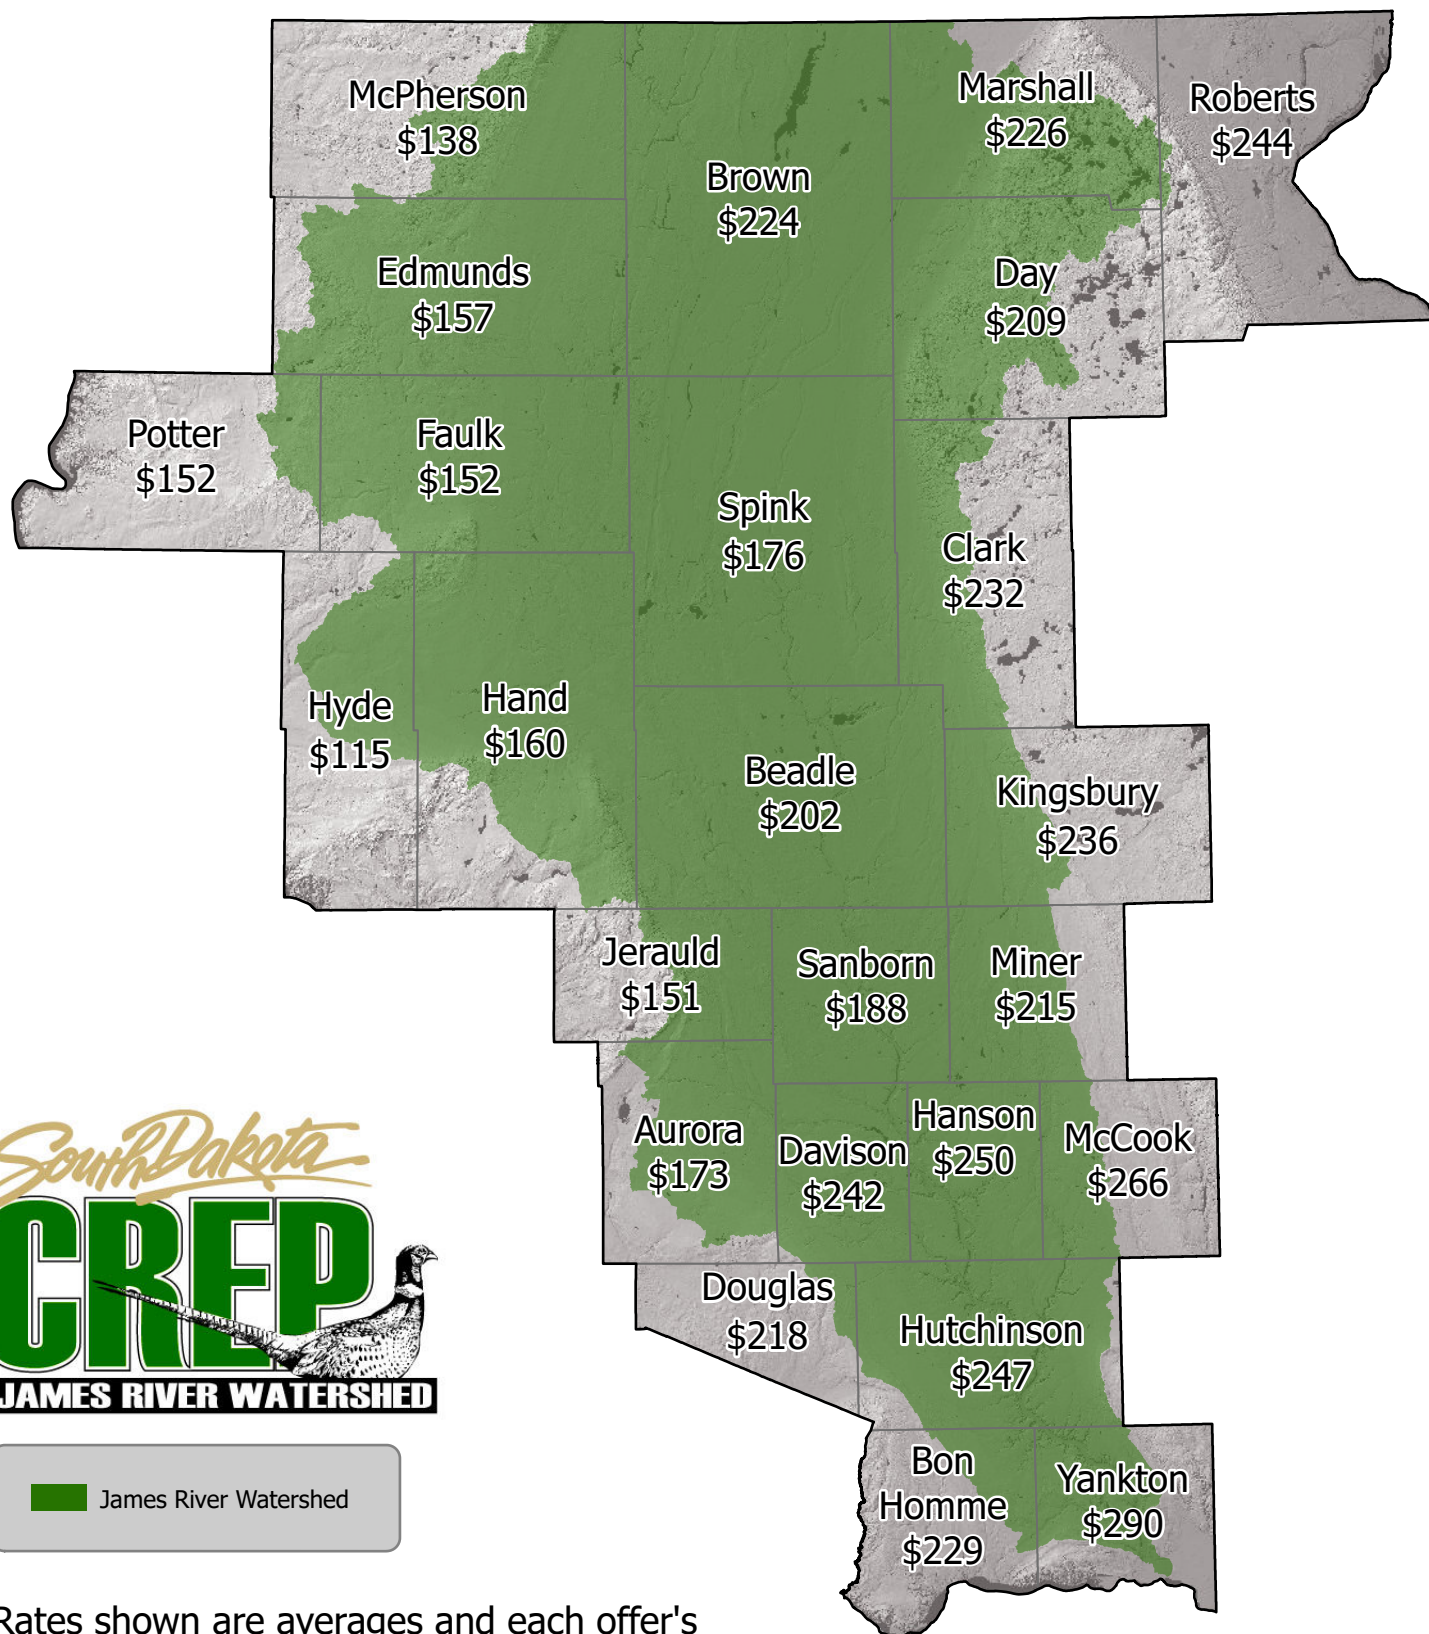

CREP County Average Rental Rate/Acre Total of Federal CRP and SD GFP CREP Payments

James River Watershed

Rates shown are averages and each offer's rate will be based on the specific land. These rates may increase or decrease based on the soil productivity of the land offered.